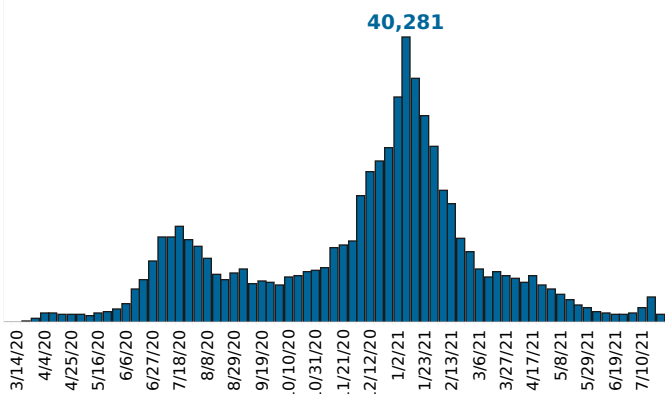

# COVID-19 in South Carolina

As of 11:59 PM on 7/19/2021

**Cases**

**604,650**

**Select Date Range & County to Filter Page Values**  
Non-Null Values Only

**COUNTY**

All

**Past 2 weeks Confirmed**

**3,873**

Rate of COVID-19 Cases per 10,000 population, by County  
County Displayed: **South Carolina** | Dates Displayed: 3/4/2020 to 7/19/2021  
[Use County Filter Above to View ZIP Code Counts](#)

**Find your ZIP**

All

Reported COVID-19 Cases, by Week of Report  
County Displayed: **South Carolina** | Dates Displayed: 3/4/2020 to 7/19/2021

County Displayed: **South Carolina** | Dates Displayed: 3/4/2020 to 7/19/2021  
*Note: Data is suppressed for fewer than 5 cases*