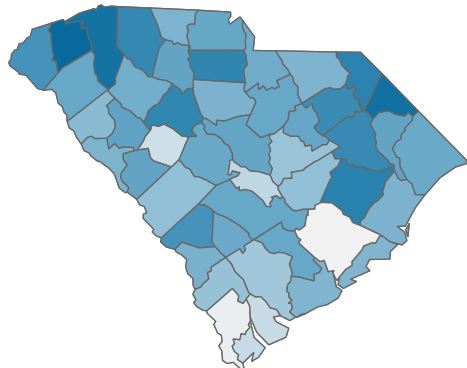

# COVID-19 in South Carolina

As of 11:59 PM on 7/19/2021

**Cases**

**604,650**

**Select Date Range & County to Filter Page Values**  
Non-Null Values Only

**COUNTY**

All

**Past 2 weeks Confirmed**

**3,873**

Rate of COVID-19 Cases per 10,000 population, by County  
County Displayed: **South Carolina** | Dates Displayed: 3/4/2020 to 7/19/2021  
[Use County Filter Above to View ZIP Code Counts](#)

**Find your ZIP**

All

Reported COVID-19 Cases, by Week of Report  
County Displayed: **South Carolina** | Dates Displayed: 3/4/2020 to 7/19/2021

County Displayed: **South Carolina** | Dates Displayed: 3/4/2020 to 7/19/2021  
*Note: Data is suppressed for fewer than 5 cases*